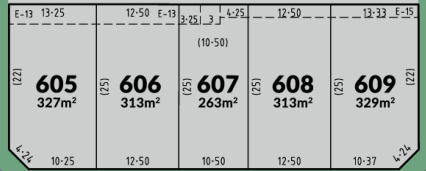

CONROY'S GREEN

MAKE YOUR GREAT ESCAPE

PLUME RELEASE NOW SELLING

REGISTER NOW TO MAKE YOUR ESCAPE

Build your dream home among a thoughtfully planned and crafted community with over 6 acres of fully landscaped parkland and a range of lot sizes to suit every lifestyle, nestled in idyllic and peaceful surrounds.

WWW.CONROYSGREEN.COM.AU