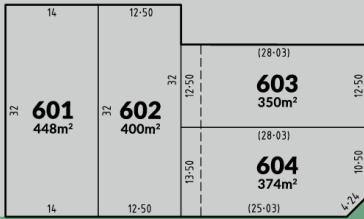

CONROY'S GREEN

MAKE YOUR GREAT ESCAPE

PLUME RELEASE NOW SELLING

REGISTER NOW TO MAKE YOUR ESCAPE

Build your dream home among a thoughtfully planned and crafted community with over 6 acres of fully landscaped parkland and a range of lot sizes to suit every lifestyle, nestled in idyllic and peaceful surrounds.

WWW.CONROYSGREEN.COM.AU