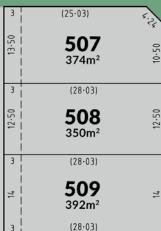

REGISTER NOW TO MAKE YOUR ESCAPE

Build your dream home among a thoughtfully planned and crafted community with over 6 acres of fully landscaped parkland and a range of lot sizes to suit every lifestyle, nestled in idyllic and peaceful surrounds.

WWW.CONROYSGREEN.COM.AU