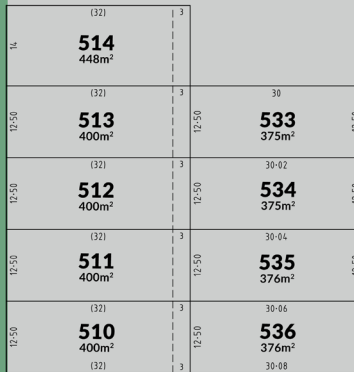

**CONROY'S
GREEN**
MAKE YOUR GREAT ESCAPE

EGRET RELEASE NOW SELLING

REGISTER NOW TO MAKE YOUR ESCAPE

Build your dream home among a thoughtfully planned and crafted community with over 6 acres of fully landscaped parkland and a range of lot sizes to suit every lifestyle, nestled in idyllic and peaceful surrounds.

WWW.CONROYSGREEN.COM.AU